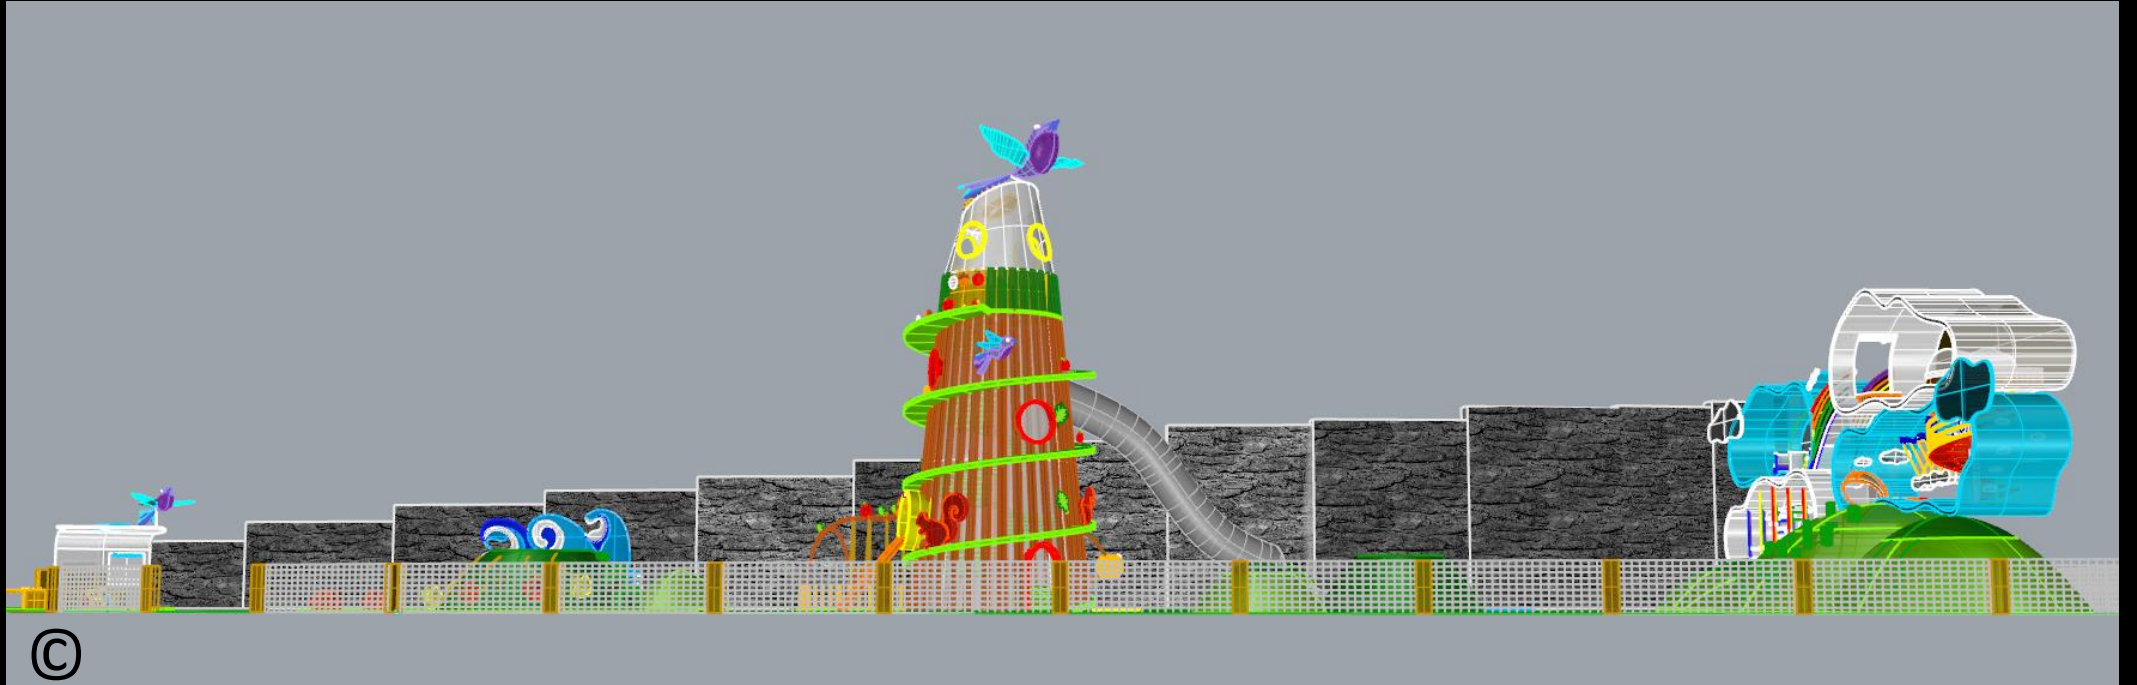

©

Designer: Neda Batenipour