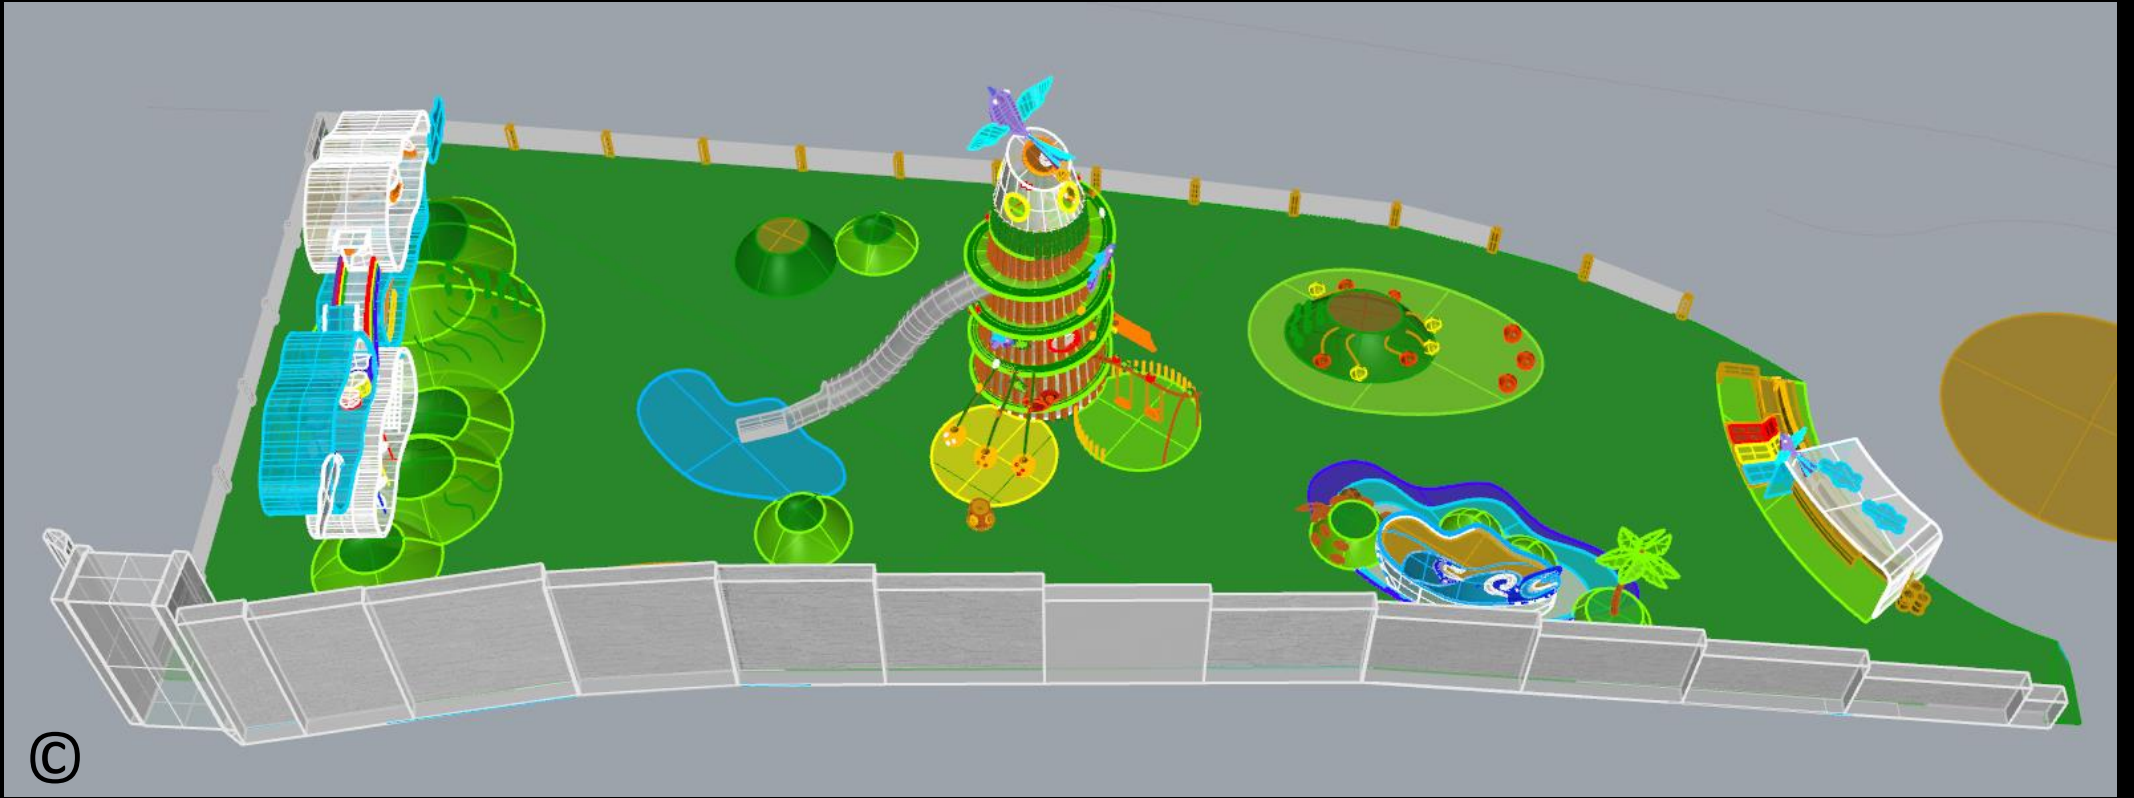

©

Designer: Neda Batenipour