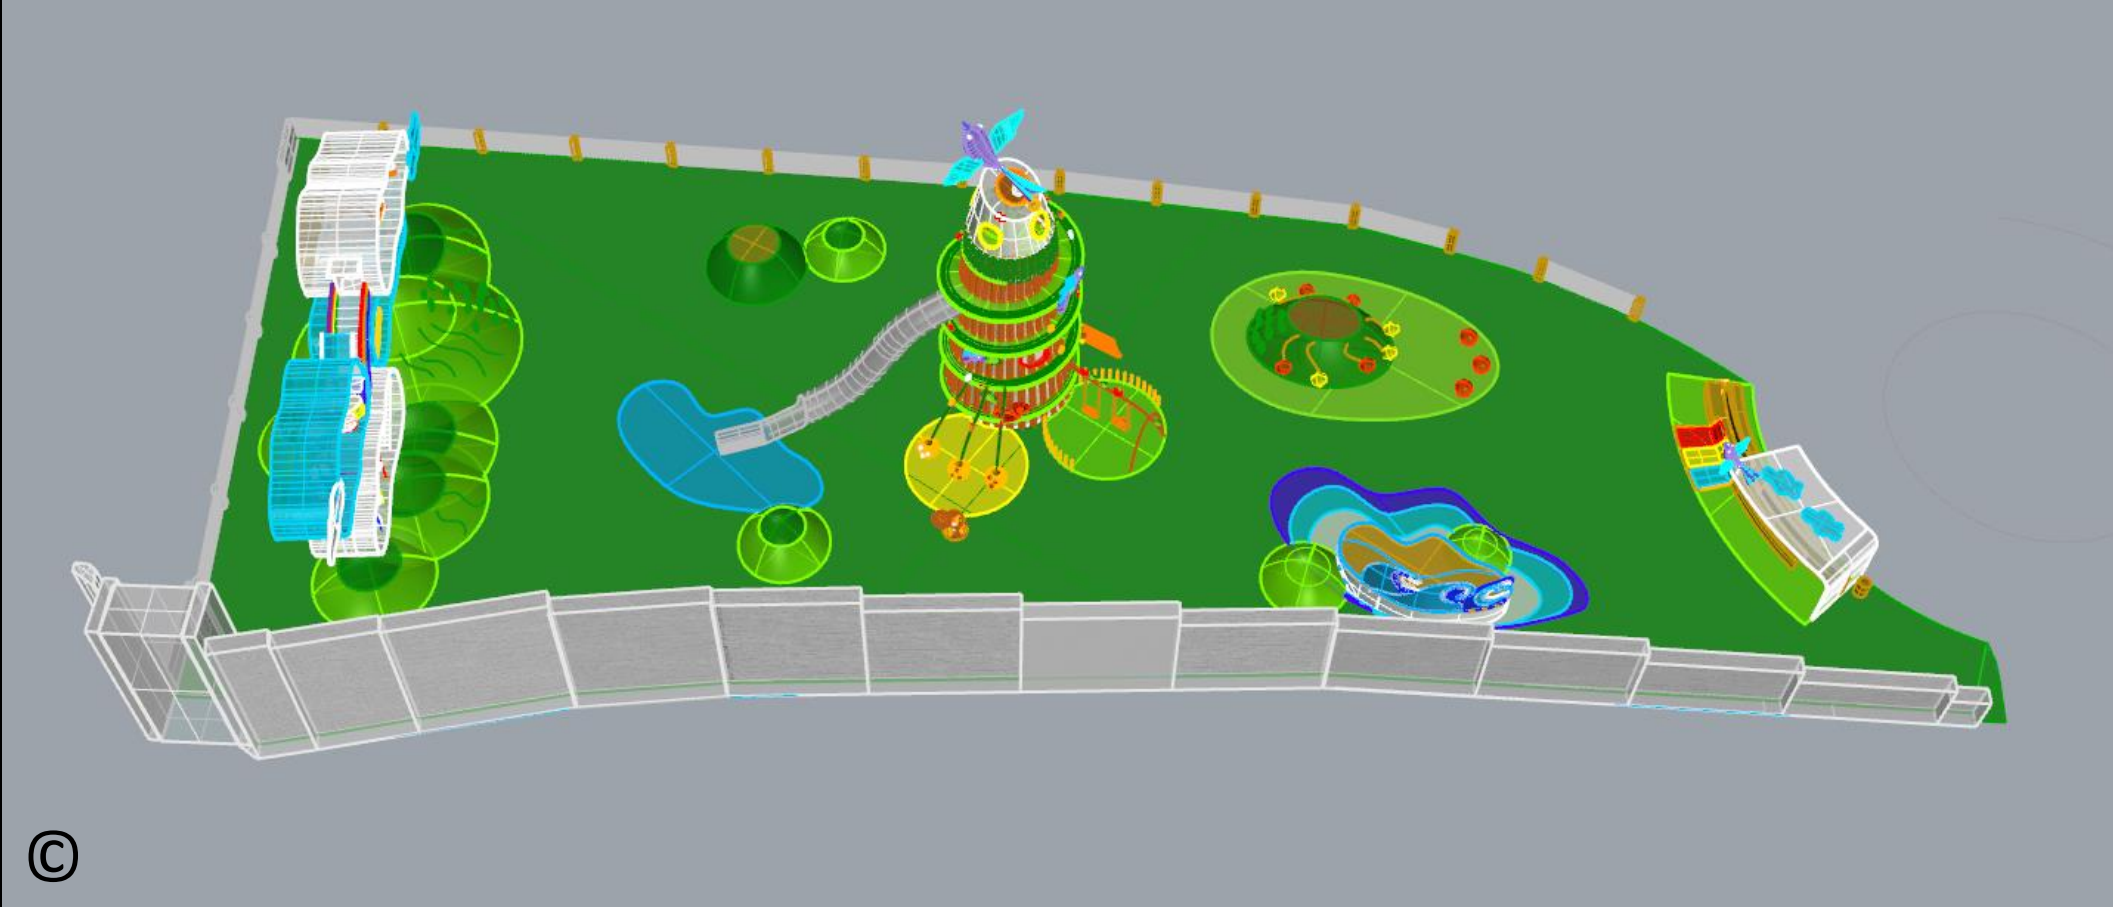

©

Designer: Neda Batenipour