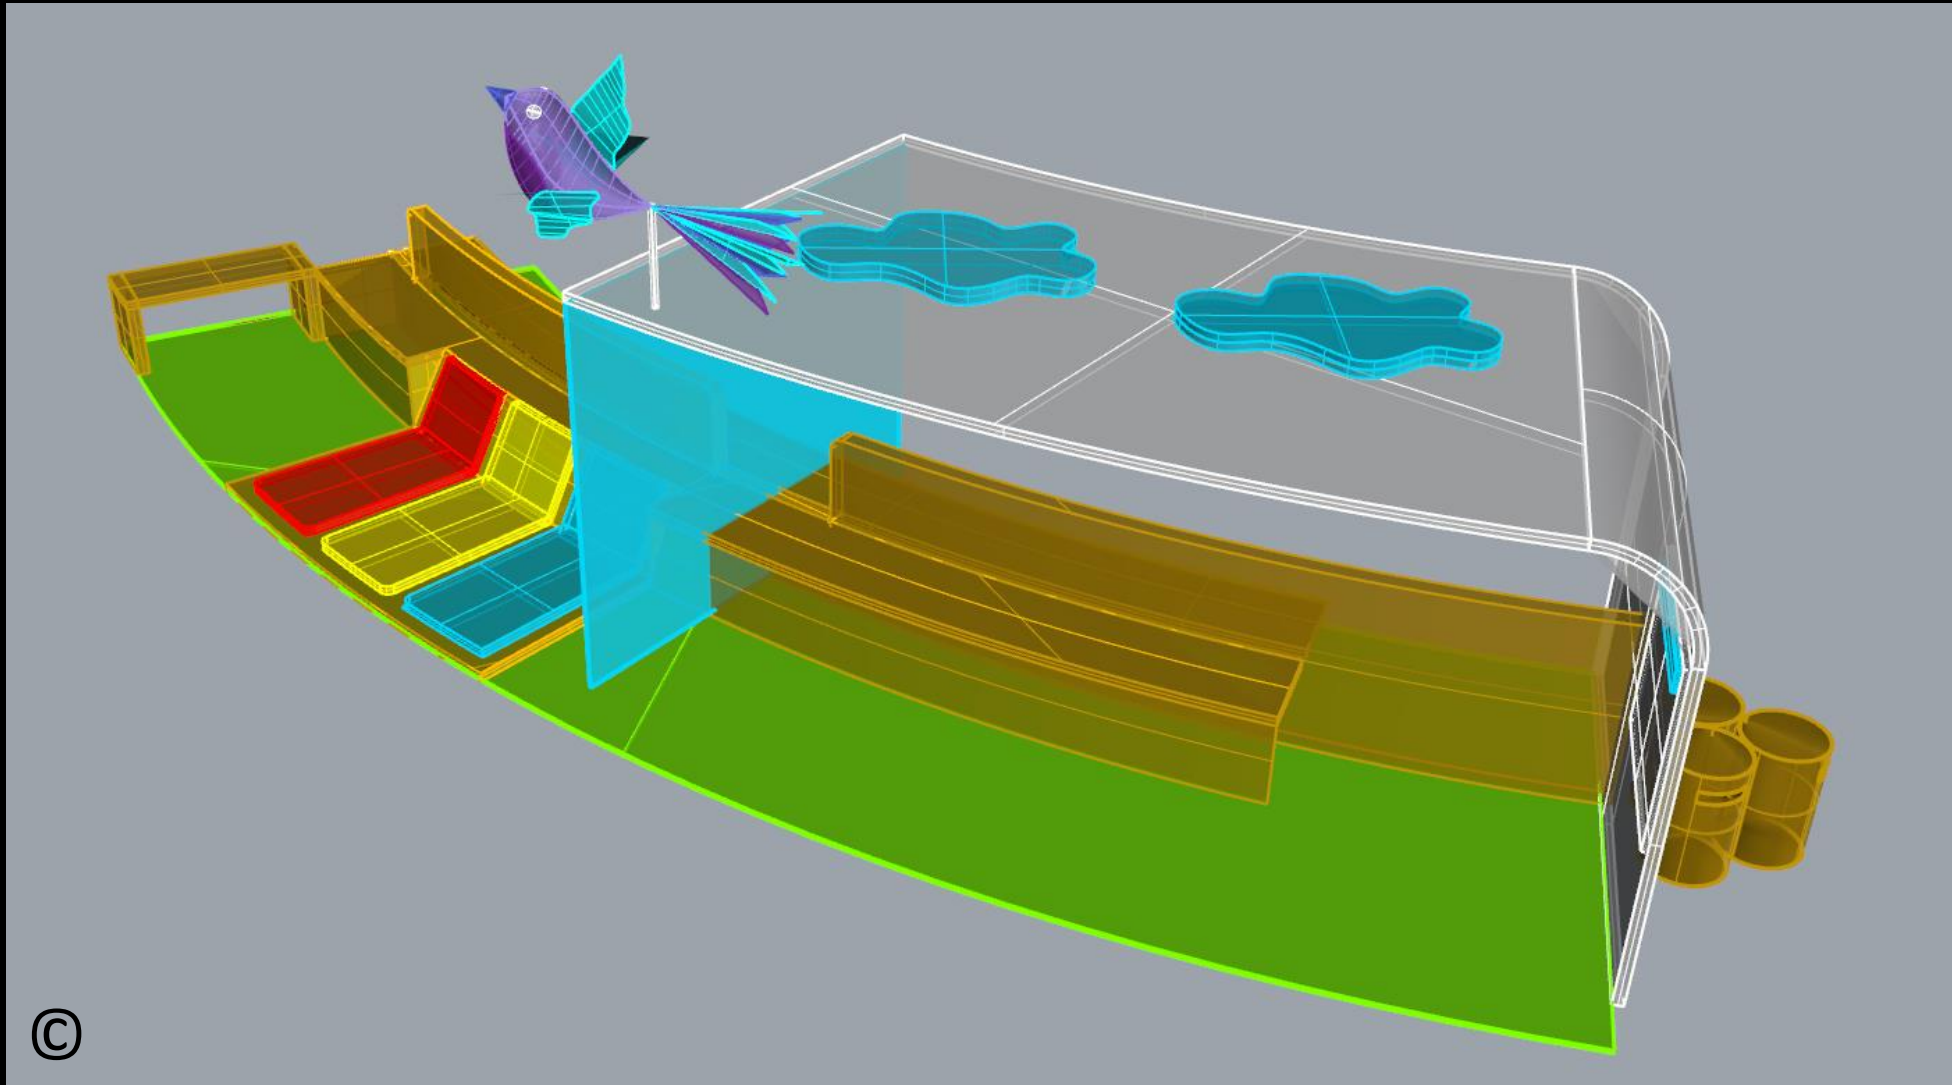

1. Play Zone No. 1 called "Peace under Sky" (developed model)