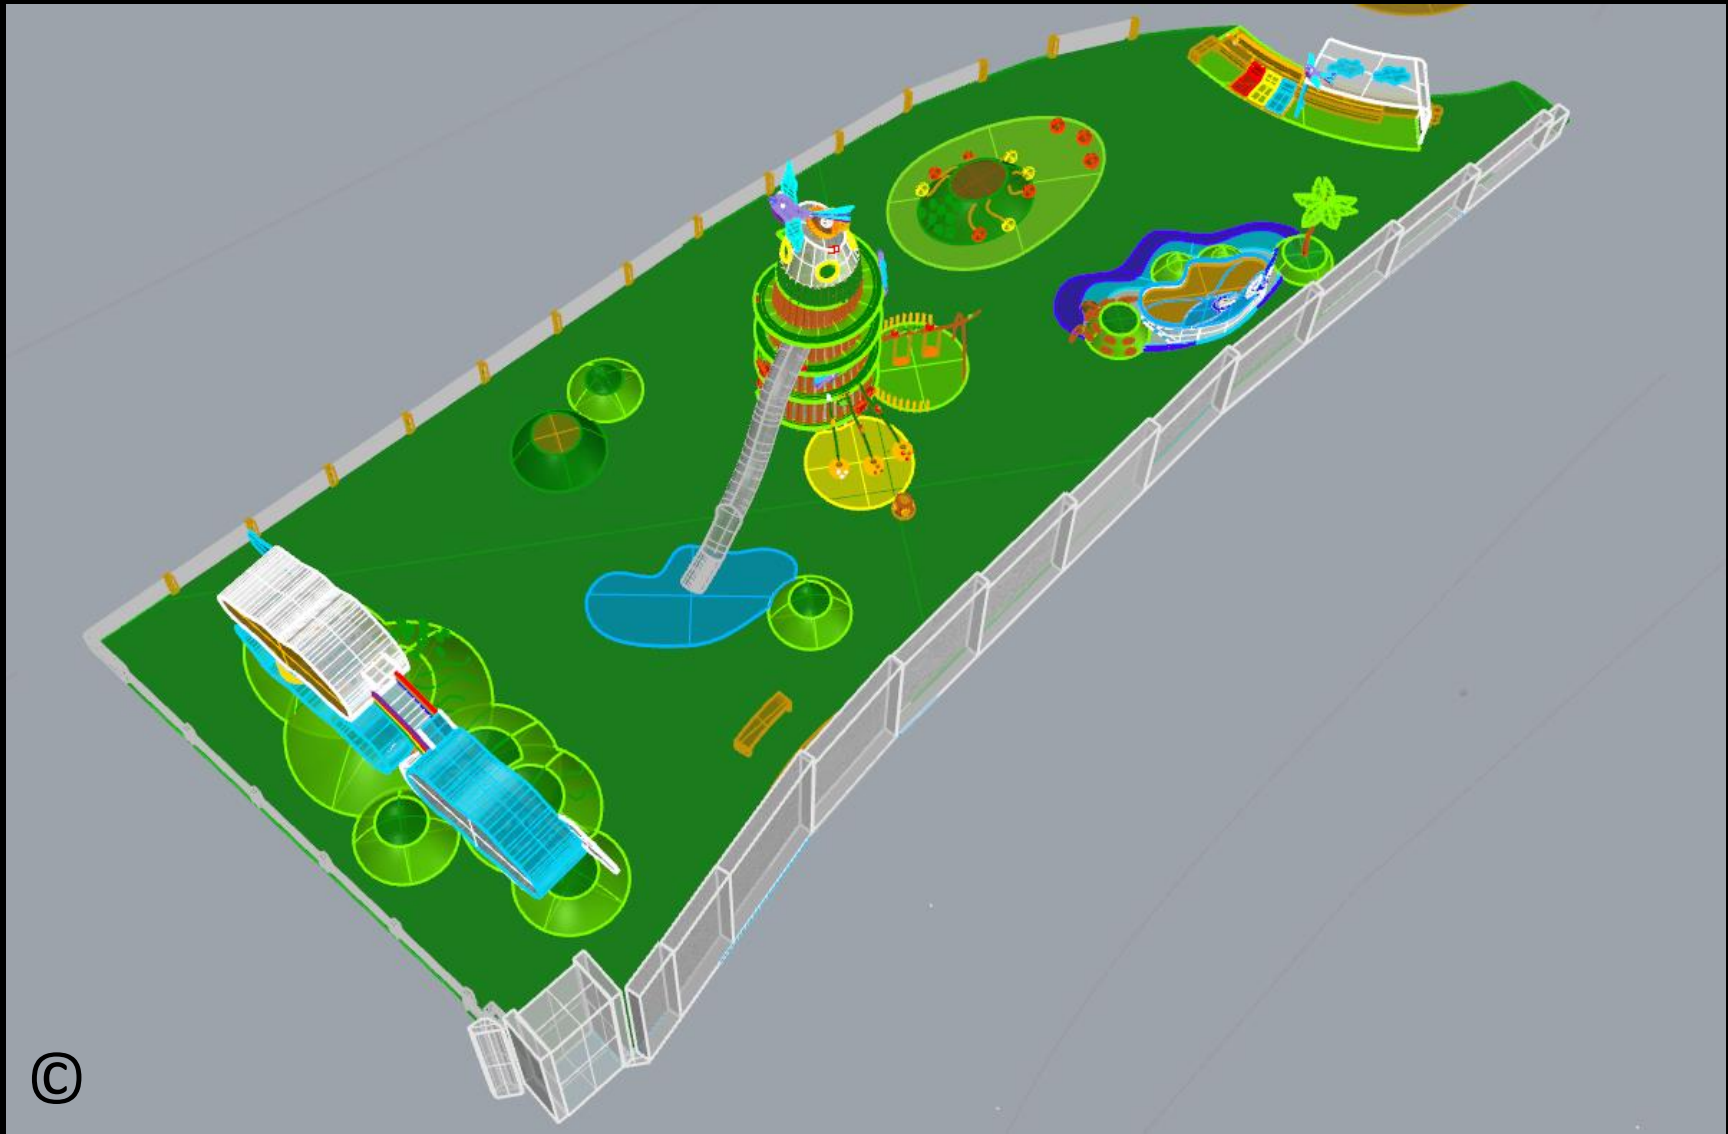

©

Designer: Neda Batenipour