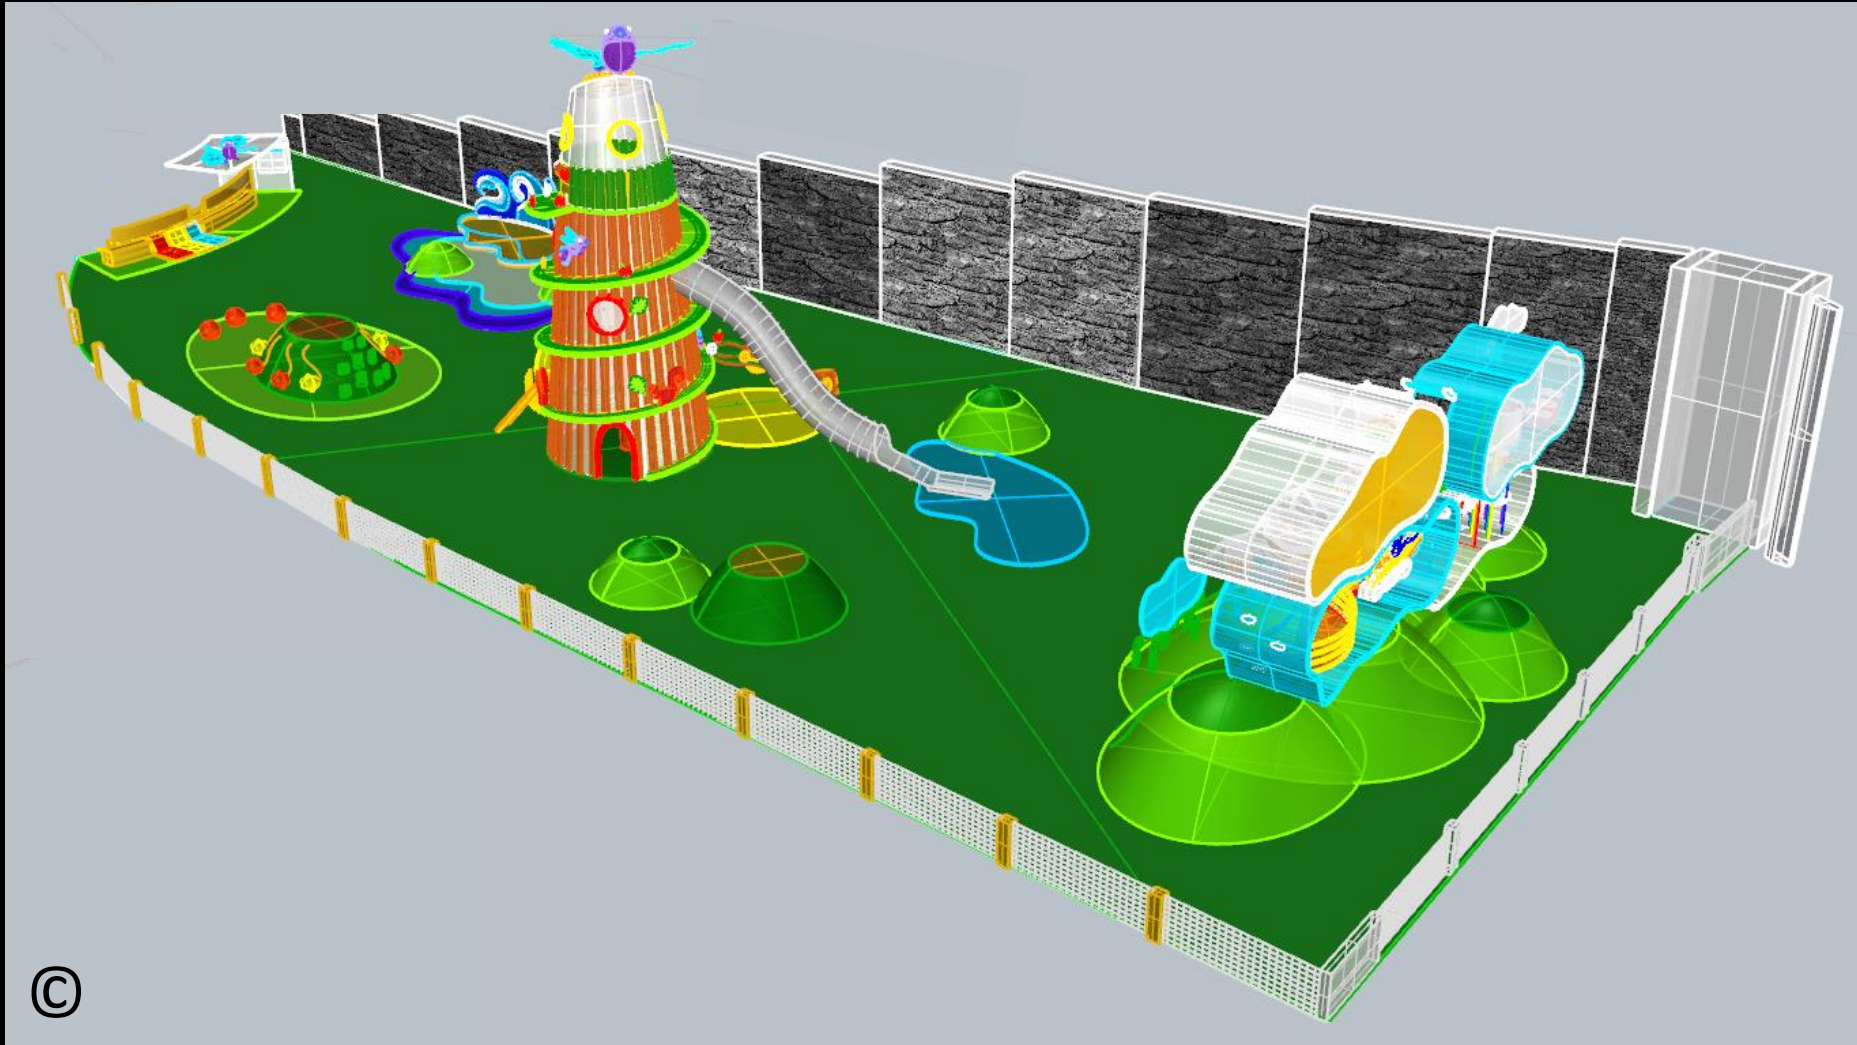

©

Designer: Neda Batenipour