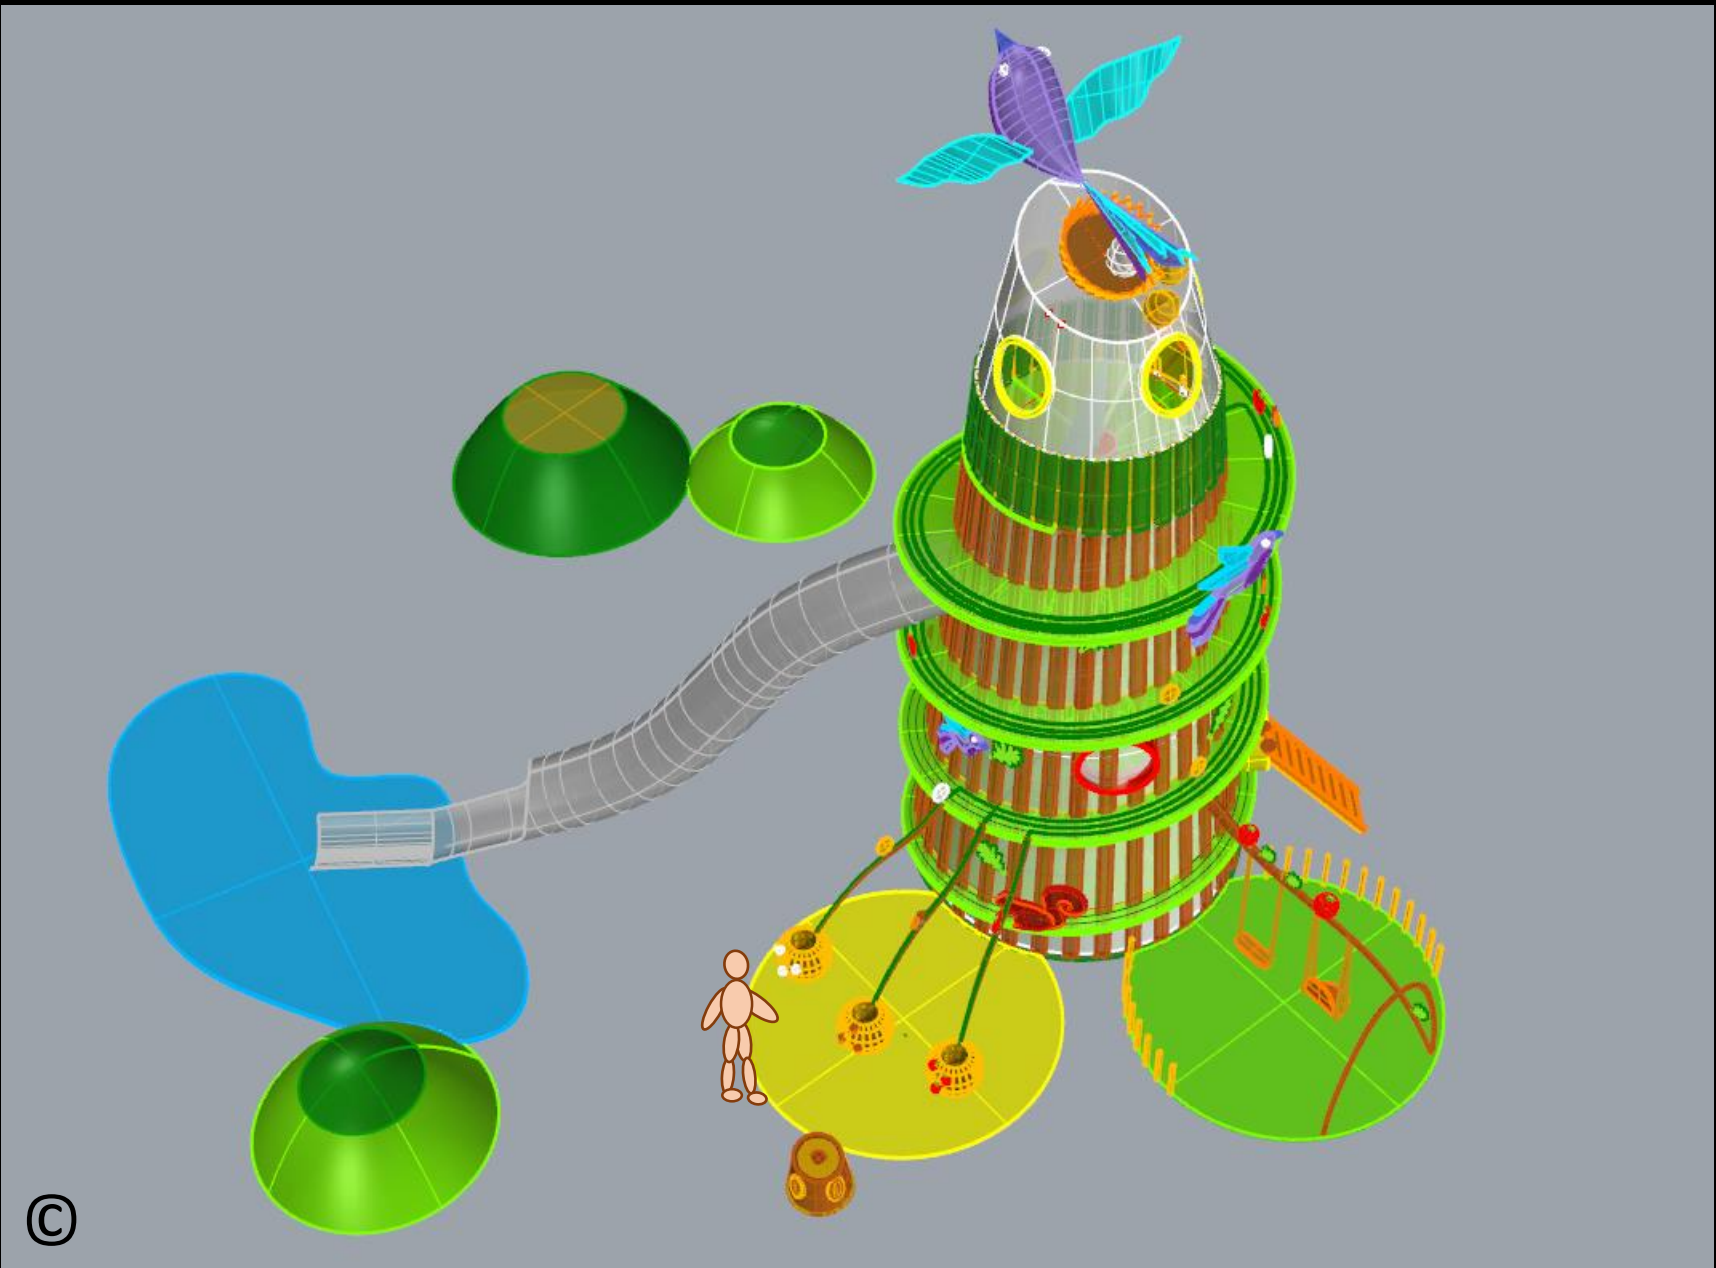

©

Designer: Neda Batenipour