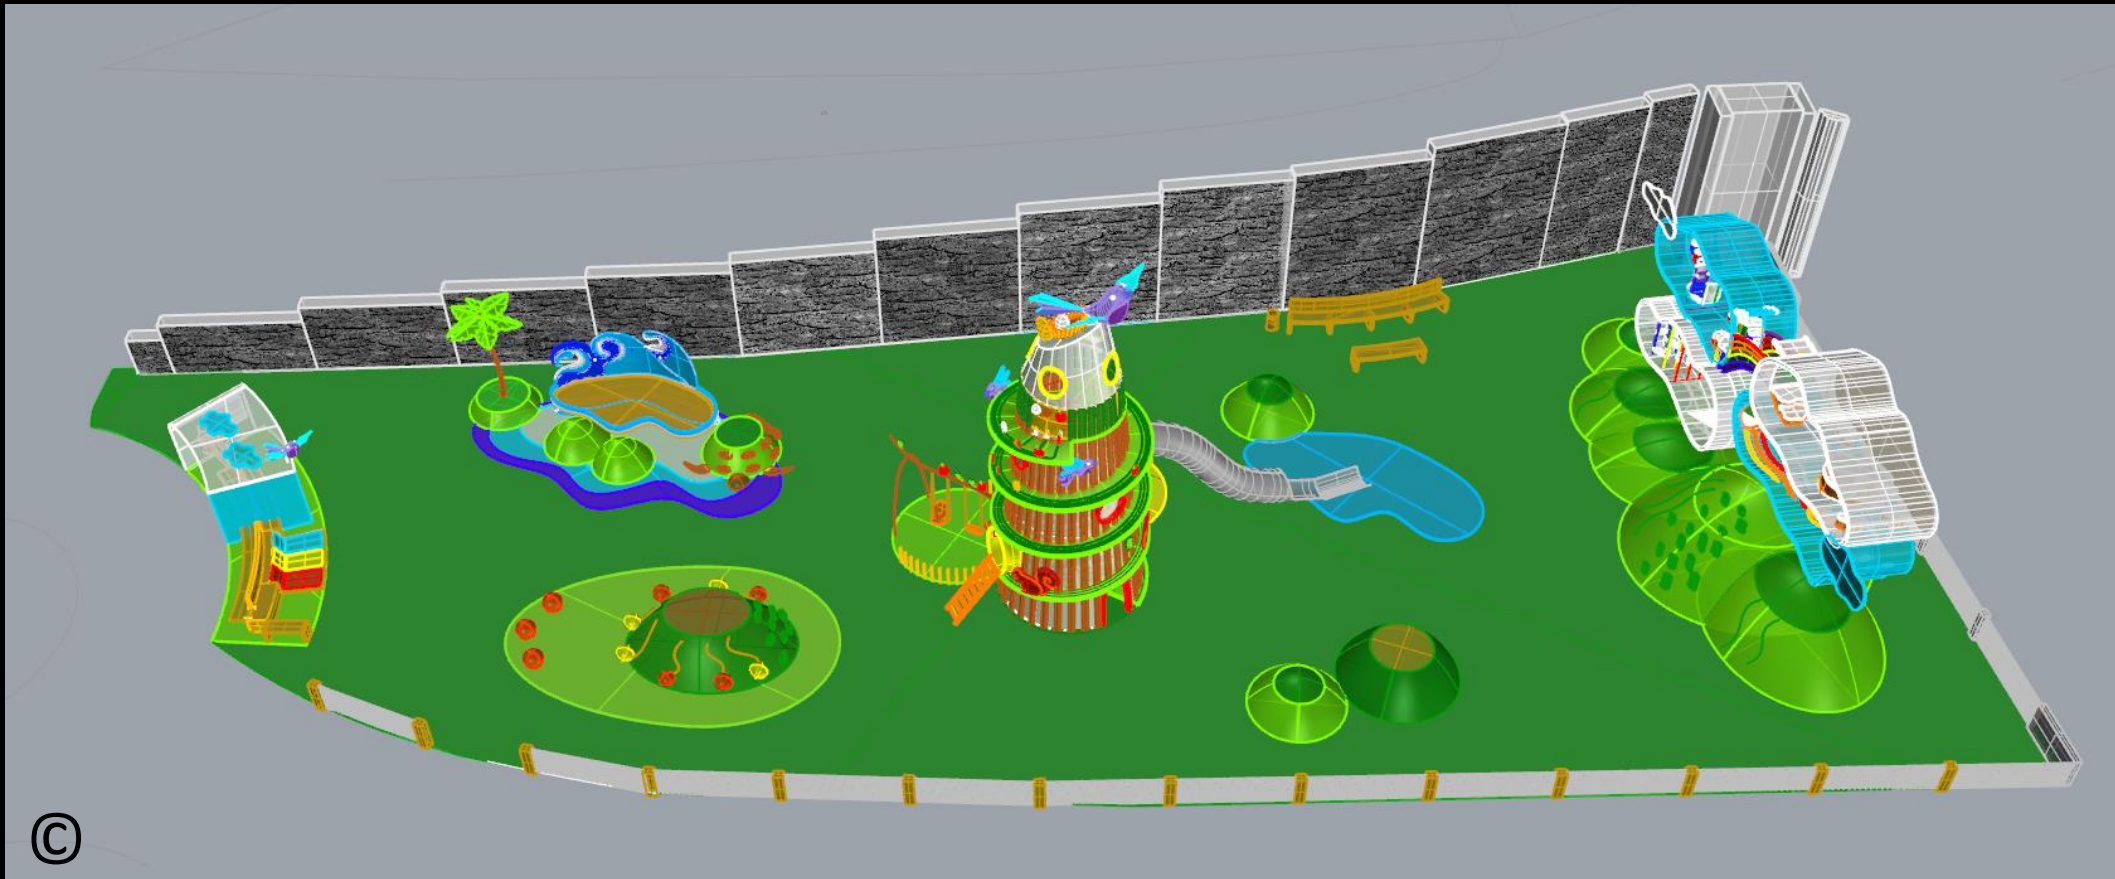

Designer: Neda Batenipour