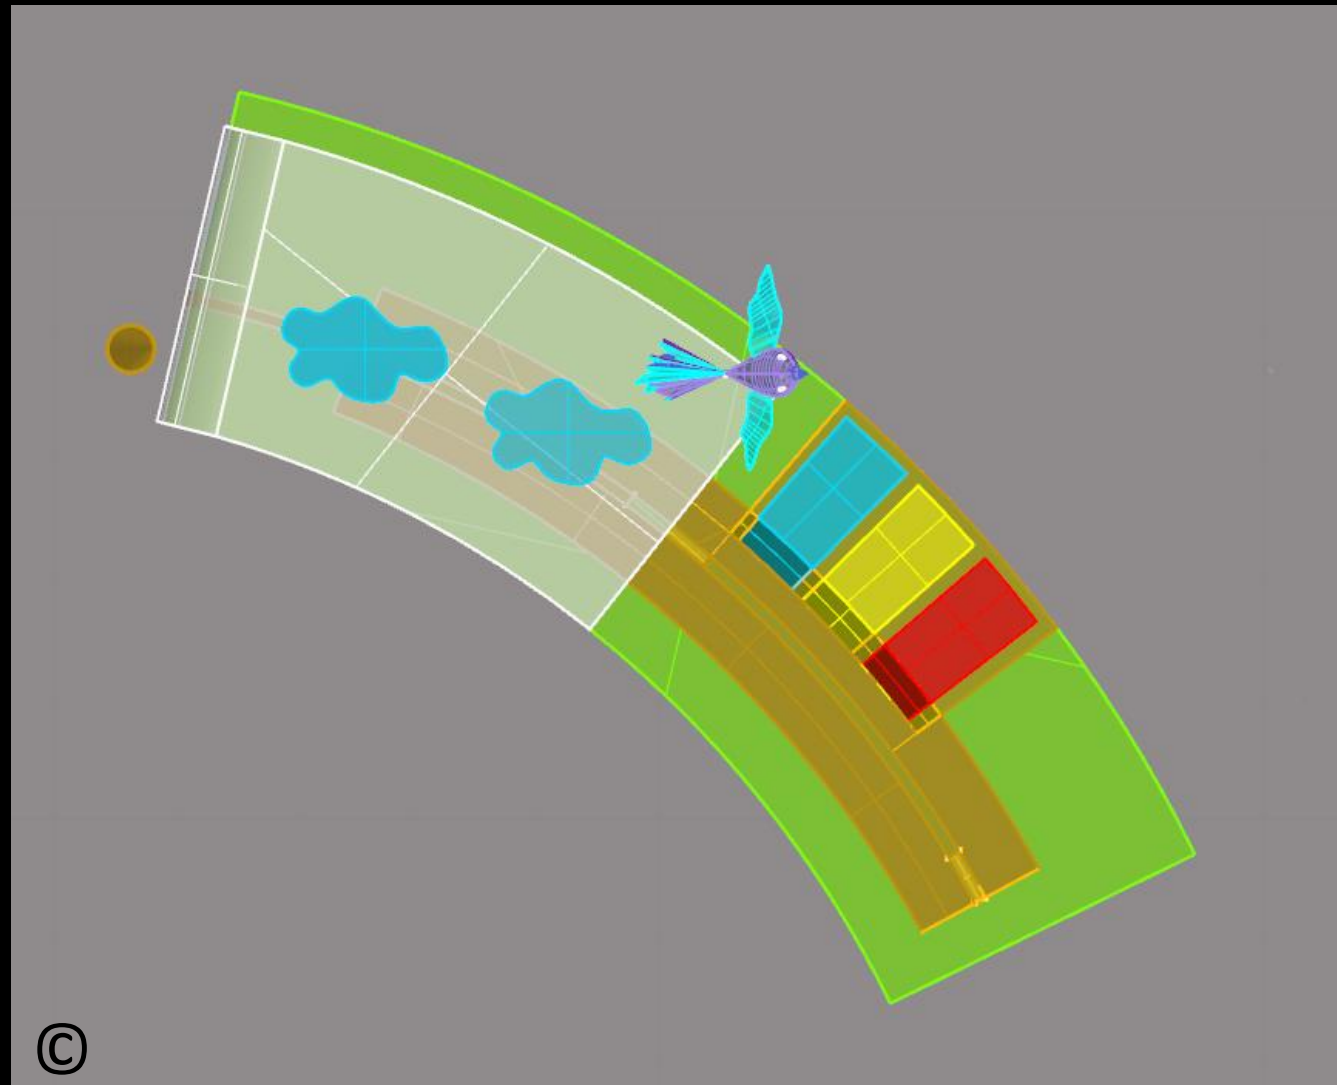

1. Play Zone No. 1 called "Peace under Sky" (first model)