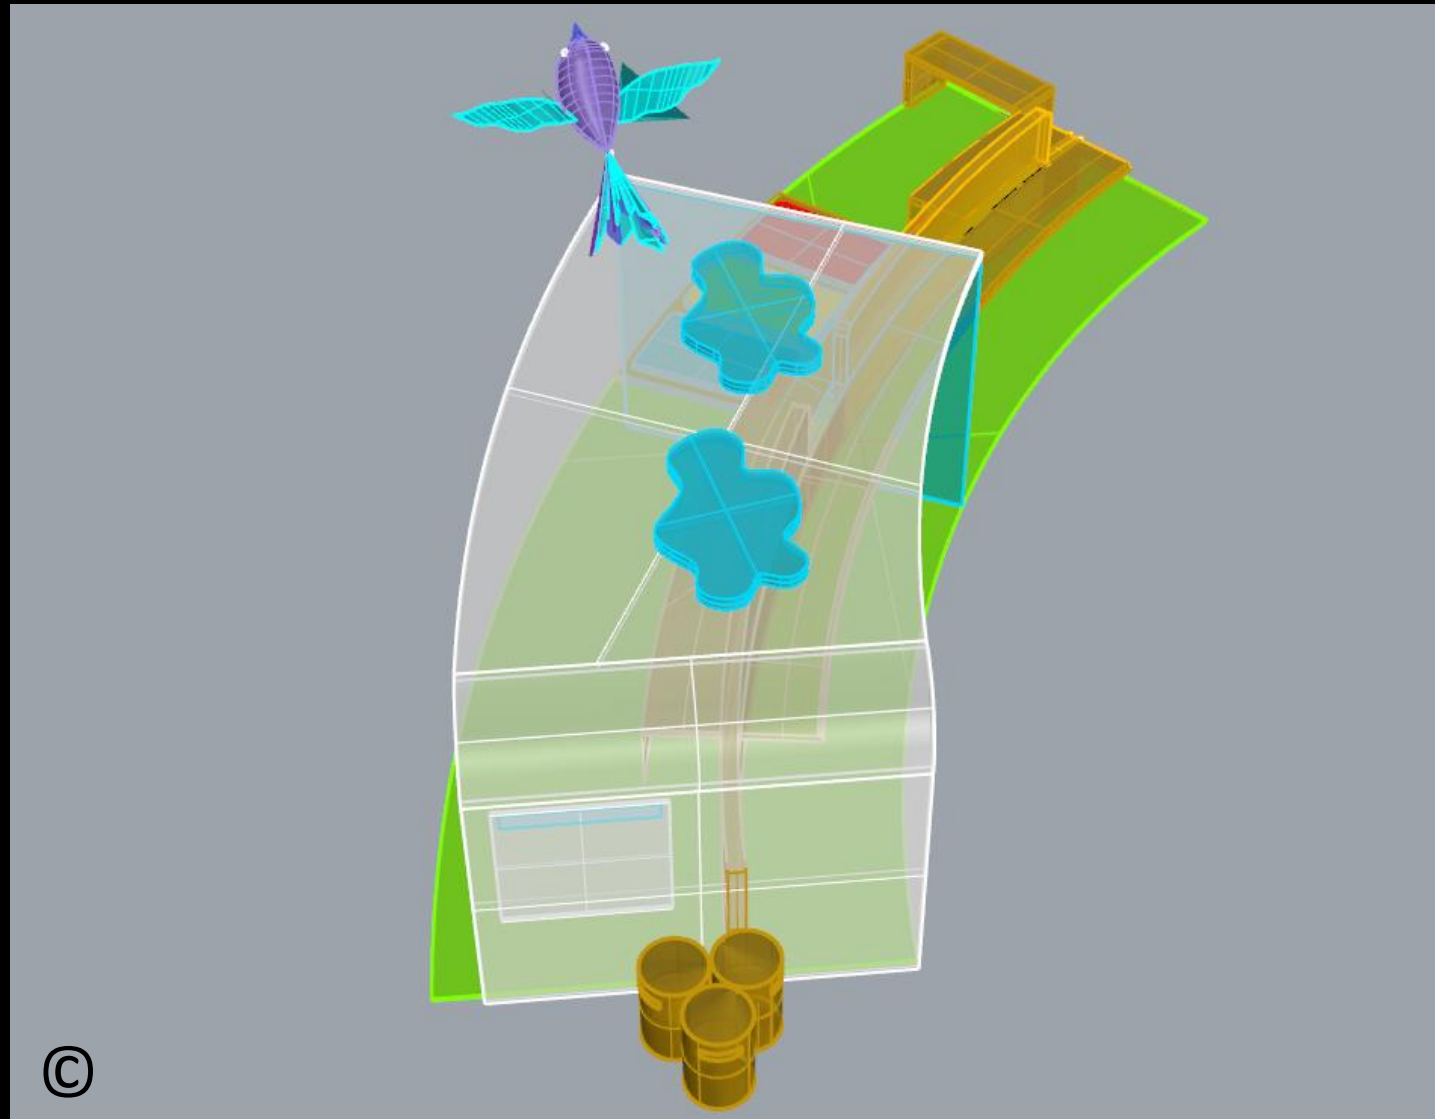

1. Play Zone No. 1 called "Peace under Sky" (developed model)