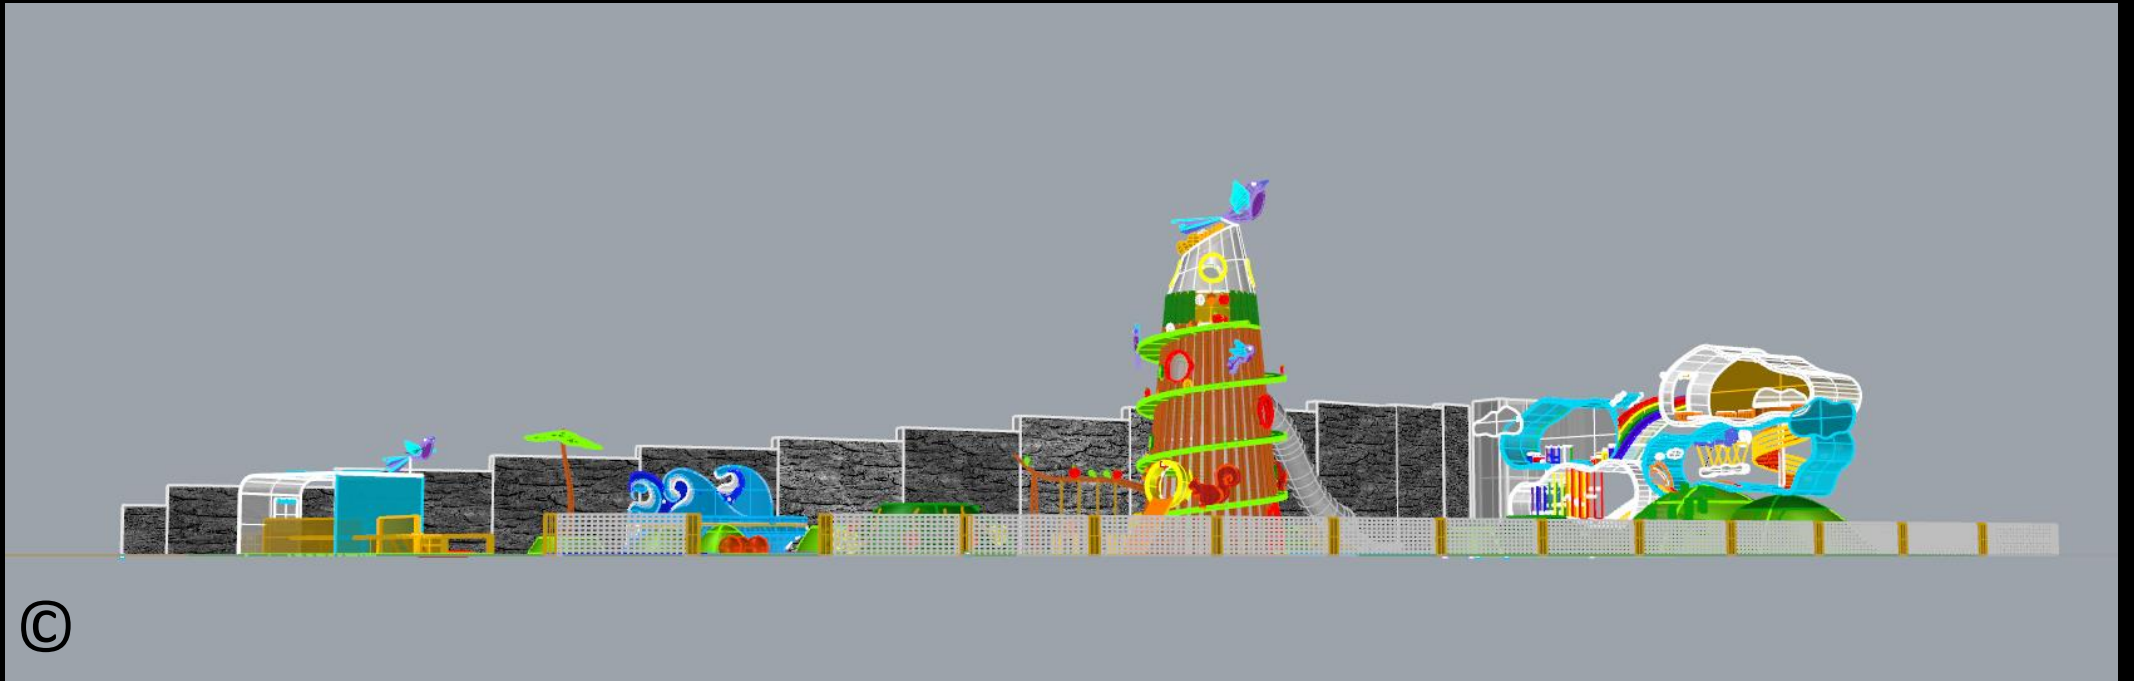

Designer: Neda Batenipour

Designer: Neda Batenipour

**Play Zone No. 1
called
“Peace under Sky”
(in different models)**

1. Play Zone No. 1 called "Peace under Sky" (first model)
(first model is without middle wall and without the cross-wise bench at the end of the curved bench)