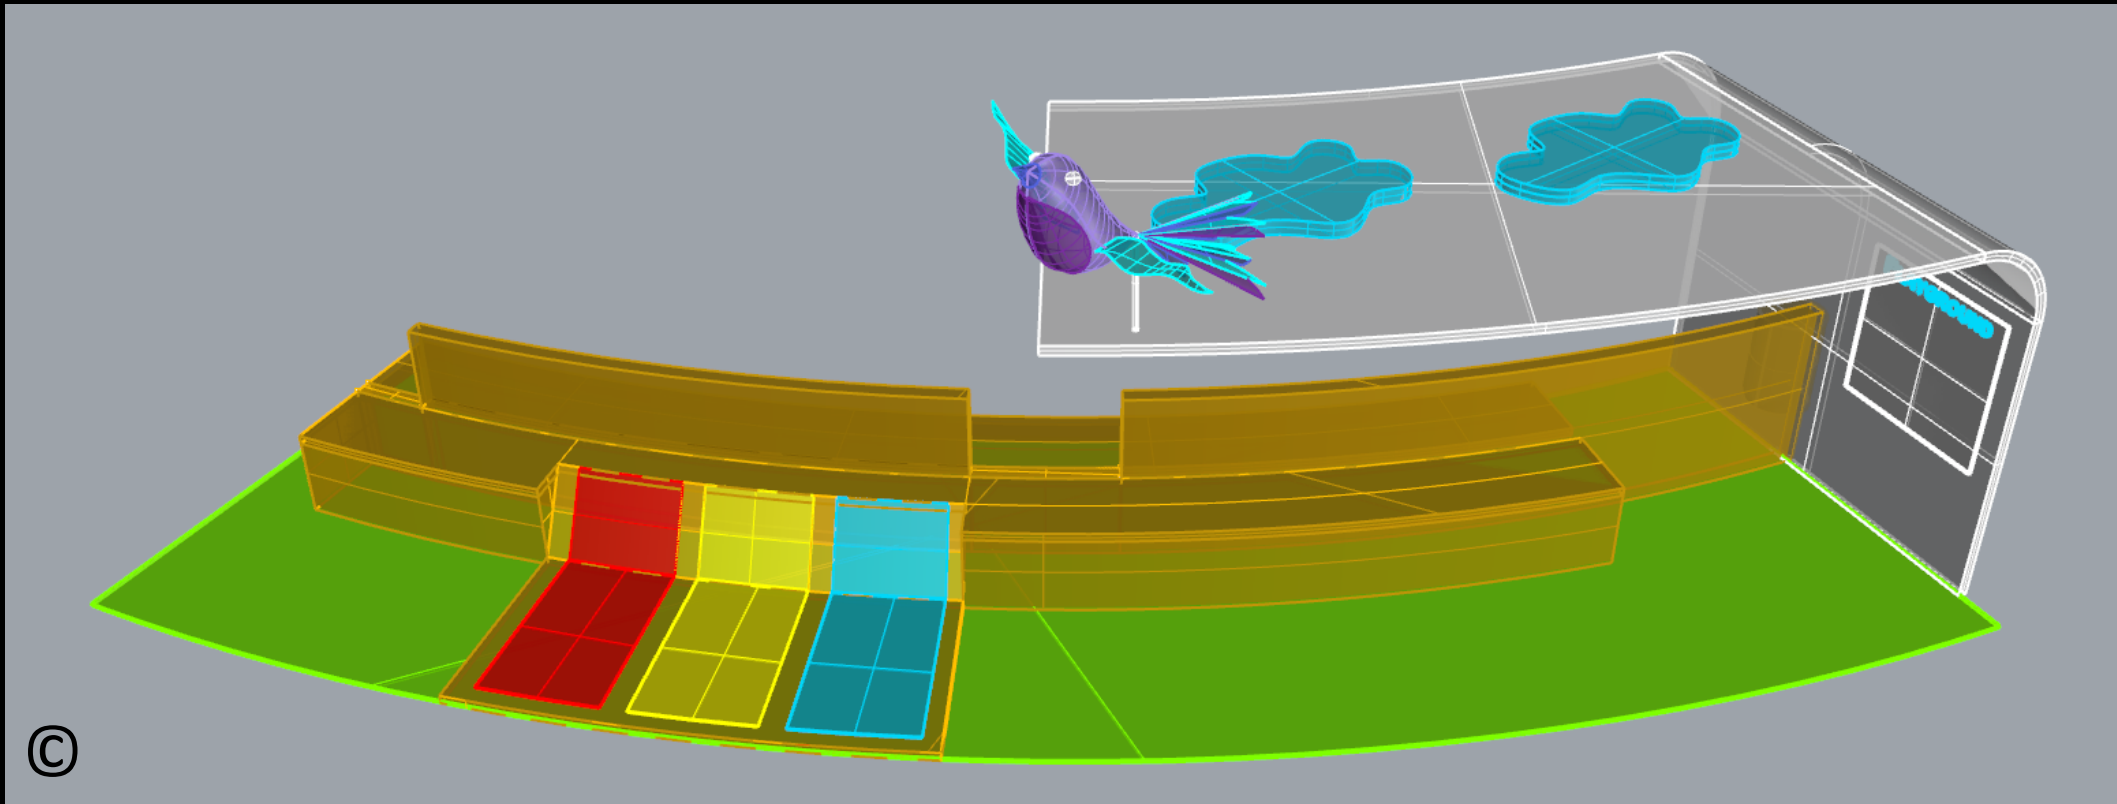

Designer: Neda Batenipour

Designer: Neda Batenipour

**Play Zone No. 1
called
“Peace under Sky”
(in different models)**

1. Play Zone No. 1 called "Peace under Sky" (first model)
(first model is without middle wall and without the cross-wise bench at the end of the curved bench)