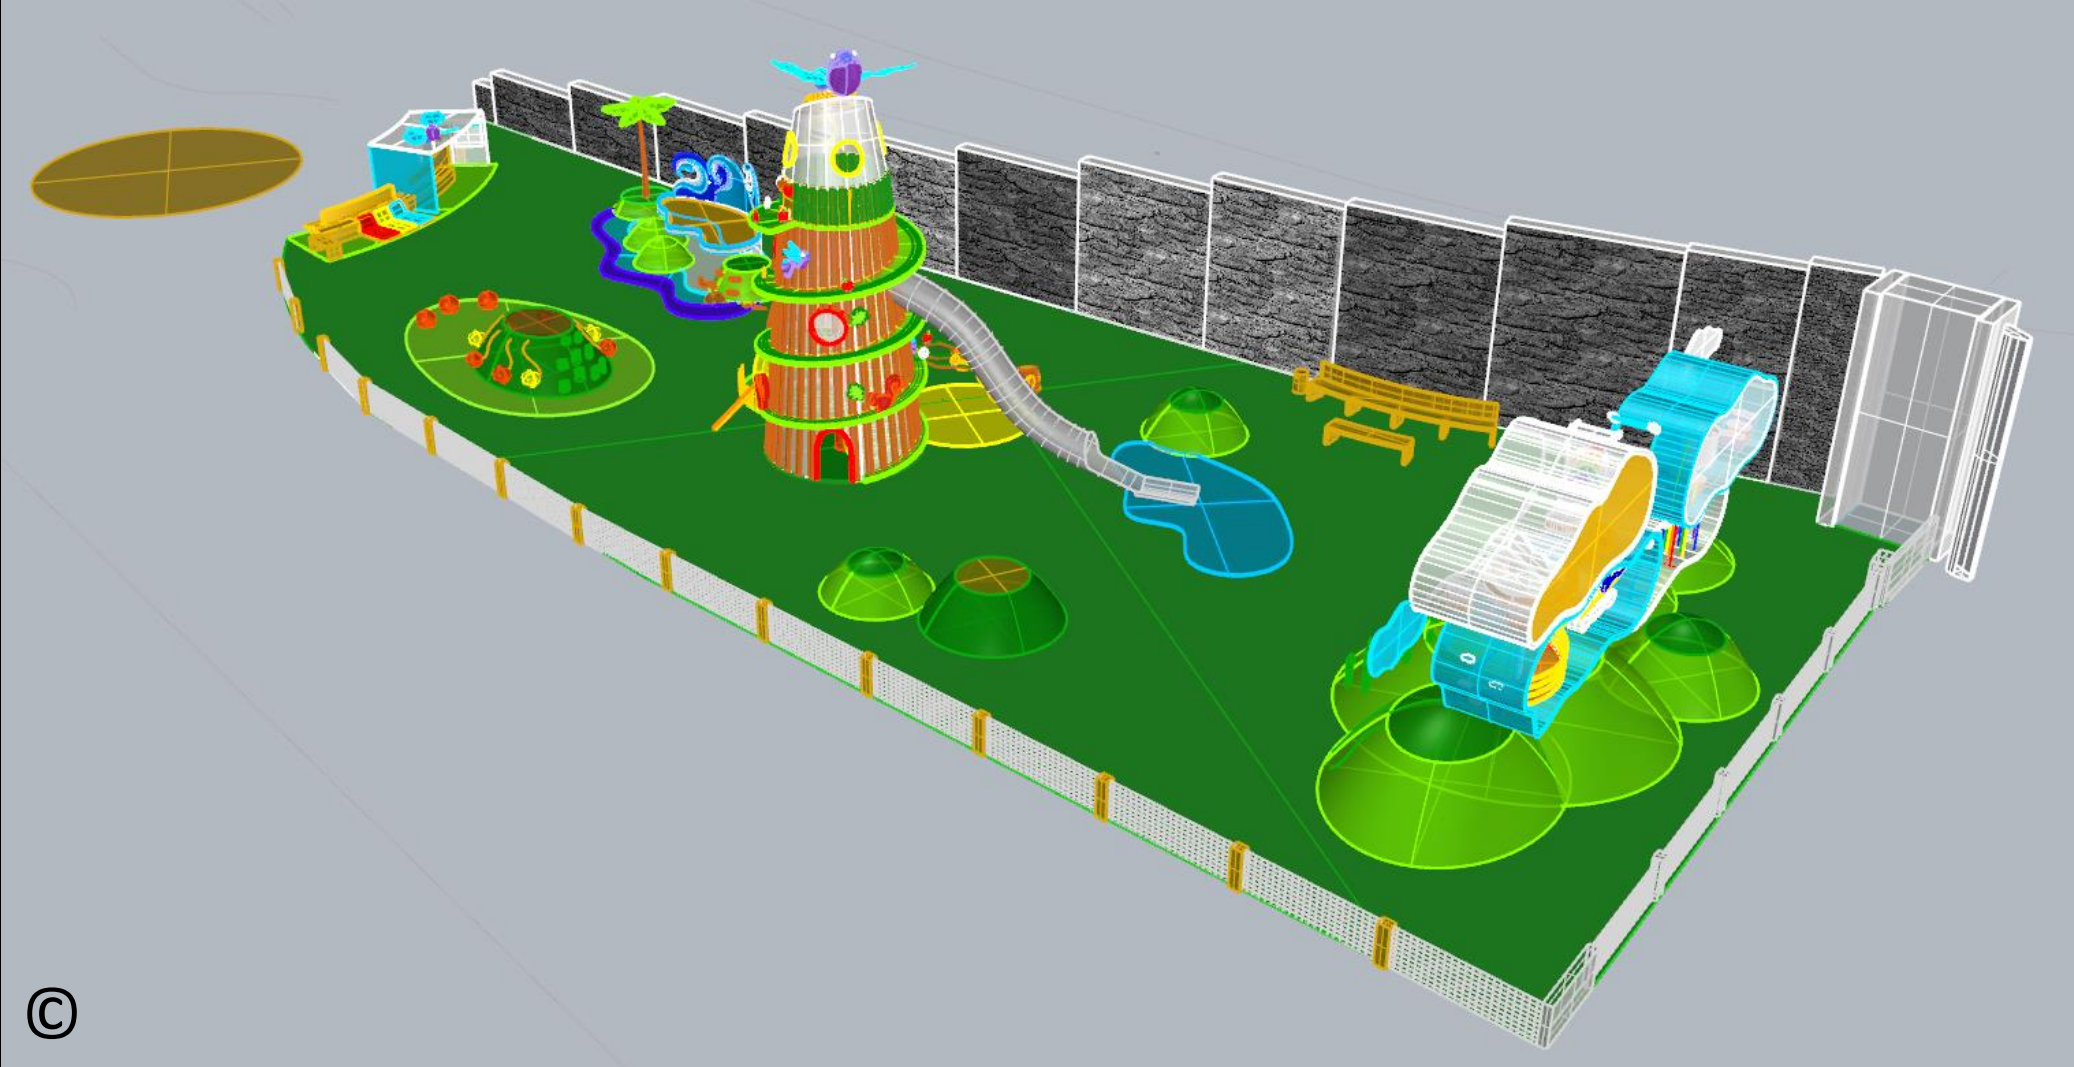

Designer: Neda Batenipour

Views of the Whole Playground Design after minor changes:

- Using developed model of 'Peace under Sky'
- Using developed model of 'Sense of Sea'
- Adding a new seating area (including two arched benches)